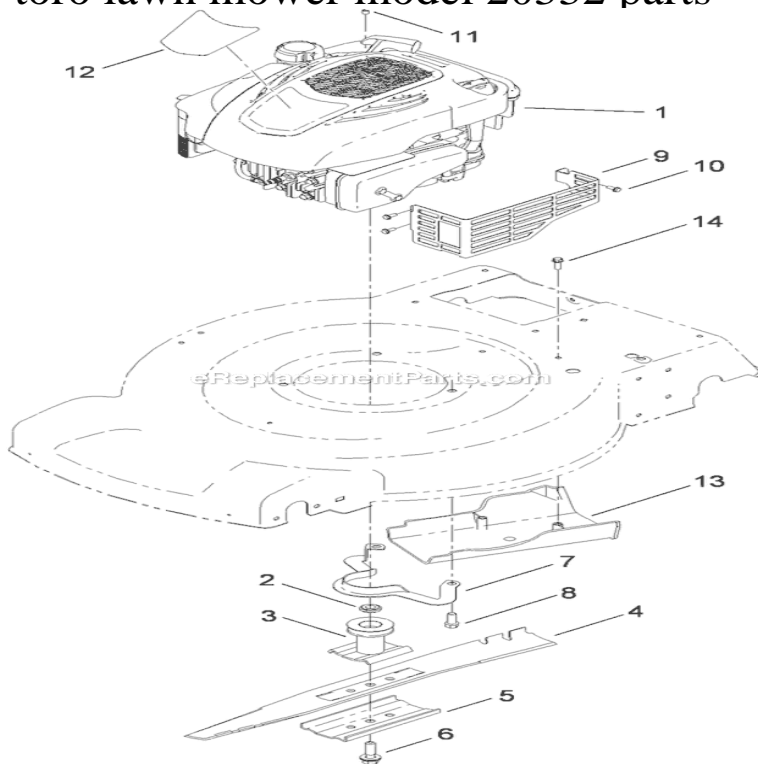

# toro lawn mower model 20332 parts

These parts include; Spark Plug, Blades, Air Filter, Oil Filter, Front Wheel, Rear Wheel, Drive Belt, Blade Belt, Drive Cable, Bail Cable, Blade Brake Cable, Handle Knob, Handle Bolt, Key, and replacement bag. The engine for your Toro Recycler Lawn Mower is a Briggs and Stratton with 4 Cycle. Need to fix your ( ) Lawn Mower? We have parts, diagrams, accessories and repair advice to make your tool repairs easy. Model Number, Serial Number, Year, Product Name. , - , , 22in Recycler Lawn Mower. , - . Engine and Blade Assembly, Parts List, View Drawing. Front Wheel and Height- of-Cut Assembly, Parts List, View Drawing. Housing and Rear Door Assembly. wolfionline.com - Select Toro - Toro 22 Recycler Lawn Mower (SN: Search by Model and Brand Browse all parts by section for this model. Toro Lawn Mower Model /SERIAL: ( / SERIAL) Belt Parts - Shop online or call Toro Lawn Mower Model /SERIAL: ( / SERIAL) Parts - Shop online or call Toro Lawn Mower Model /SERIAL: ( / SERIAL) Starter Parts - Shop online or call . Toro , 22in Recycler Lawn Mower, (SN ) ENGINE AND BLADE ASSEMBLY Exploded View parts lookup by model. Complete. ALL parts are Genuine Briggs and Stratton, Toro and Champion parts. This kit fits popular Toro mower models including: . I was able to give my Toro Personal Pace Recycler Lawn Mower a complete tune-up in a short time, and it ran GRAEAT. Get Parts and Repair Help for Toro Lawn Mower - Lawn Mower. View parts like Filter- A/C Cartridge and Plug-Spark. Download Manual for Model ( ) TORO MOWER. Sears PartsDirect has parts, manuals & part diagrams for all types of repair projects. View the owners manual for your TORO WALK BEHIND LAWNMOWER, GAS. Model No. Serial No. and Up. Register at wolfionline.com Original Instructions one to indicate parts in a service assembly and another to. Find great deals on eBay for Toro Bag in Lawnmower Parts and Accessories. Shop with Model: (22in Recycler Lawnmower). Model: [TOR] [ ] Toro Recycler Grass Catcher Bag \$Toro - Recycler CC Personal Pace Lawn Mower Parts Catalog. 22in recycler Lawn Mower Toro Recycler Operator's Manual. 22in recycler. Shop our selection of Toro, Replacement Engines & Parts in the Outdoors Atomic Replacement Blade for Select Brand Lawn Mowers. Model# P. ( ).