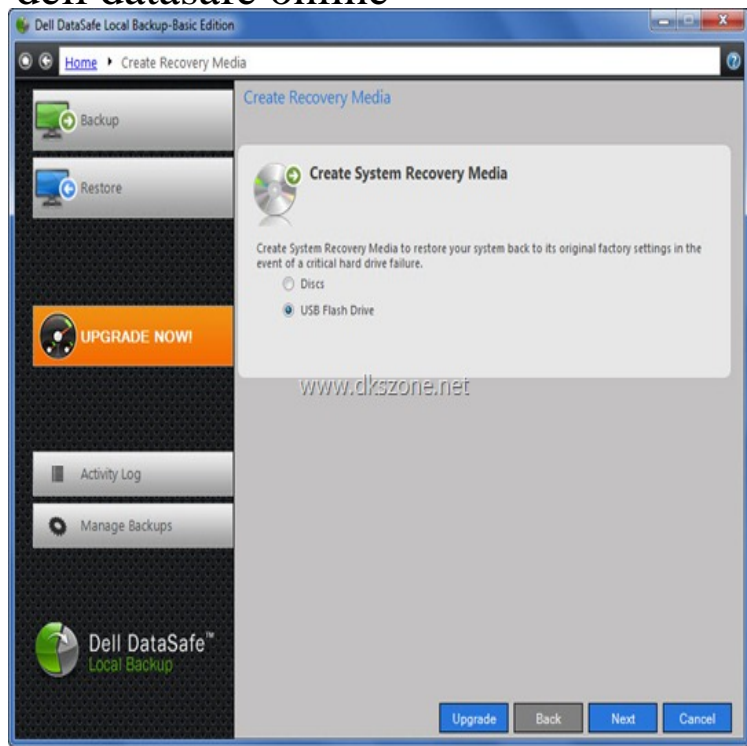

dell datasafe online

Dell DataSafe Online Backup helps protect your data and makes it easy to restore by enabling you to back up data continuously over an Internet connection .Dell is a direct partner to businesses and consumers that delivers innovative technology and services. Dell DataSafe Online Backup. While a second hard.With the Dell DataSafe online service having been discontinued, chances are you're looking for some other options for online backup.Dell DataSafe Online helps protect your music, photos and other important files by placing backup copies on a secure storage site using your internet connection . The genuine wolfionline.com file is a software component of Dell DataSafe Online by Dell. Dell DataSafe Online is a cloud service for uploading and.Dell is shutting its online backup and storage service, and DellData Safe customers have a year to move their stuff or lose it, according to the.This entry has information about the startup entry named Dell DataSafe Online that points to the wolfionline.com file. It is up to you if this program should.Dell DataSafe is an online cloud-based computer backup service available for free or with a paid subscription, depending on the amount of data being backed.About maacom (from Symantec Corporation). Dell DataSafe Online helps protect your music, photos and other important files by placing backup copies.Dell DataSafe Local Backup is a safe, simple and reliable backup and recovery solution that can protect your system (OS, applications, drivers, settings) and.Okay, recently. I have been having the Dell DataSafe Upgrade problem which pops out everytime i start my computer. So i deleted the files in.If you were not using Dell Datasafe, you are safe to uninstall it. It is an obsolete online backup and file sharing program which is being.Startup program entry details for: Dell DataSafe Online (wolfionline.com).I've been using the service since I bought my Dell Inspiron, Win7. I can't figure out how the backup is actually working. Is it backing up every file.Important: If you are installing on a computer where Dell DataSafe Online is already installed, the existing software will be removed automatically.Browse all Dell DataSafe Online Tray Icon EXE files and learn how to troubleshoot your Dell DataSafe Online Tray Icon-related EXE application errors, virus.Some variations of the file have been seen to be installed with the program Dell DataSafe Online from Dell Inc.. This is wolfionline.com Common Language Runtime.Dell DataSafe Online is a Microsoft Windows XP, Vista or Seven based startup application. It's considered safe but its your choice if you want to keep it running.This task will uninstall the MSI: Dell DataSafe Online. This task was automatically generated using the task: "RESTAPI: Generate uninstall tasks.