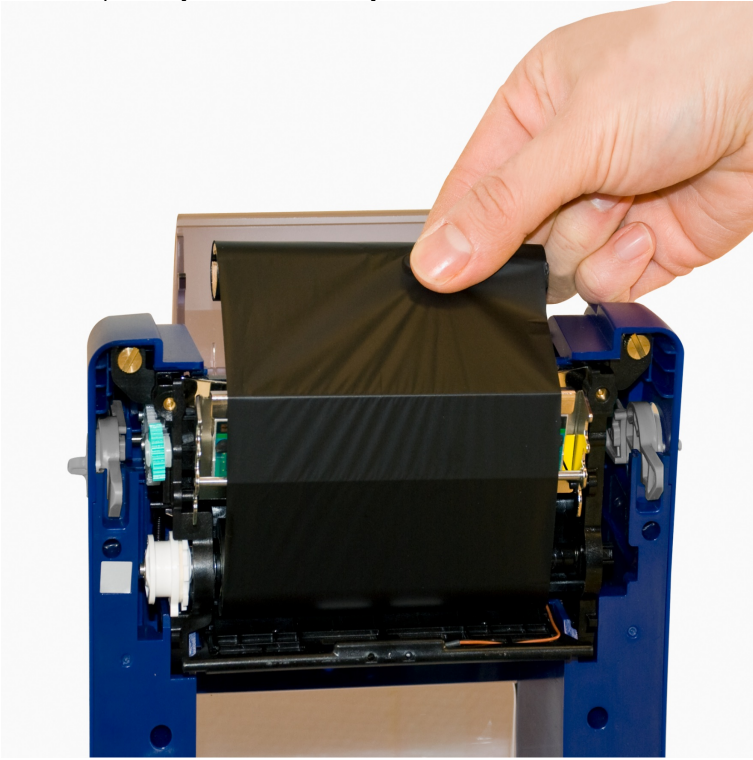

brady bbp11 label printer

Accessories for the BBP11 printer are available to improve your printing experience. Some of the accessories include a media holder and universal rolling. Brady BBP11 Label Printer dpi - UK with Cutter and CodeSoft Software (GBP) Shop online at Brady UK. The BBP11 Label Printer is a small, entry level label printer for laboratory, aerospace, defense and mass transit, and general industrial markets. With high quality. Looking for BRADY Desktop Label Printer, Printer Series: BBP11? Grainger's got your back. List Price: \$ Easy ordering & convenient delivery. Log-in or. The Brady BBP11 is a compact desktop printer which provides high quality thermal The Brady BBP11 is an entry level thermal transfer printer for labels, tapes. The Brady BBP11 Compact Desktop Label Printer is an excellent solution for labs and short run wire label printing. Buy online free shipping from Brady specialty. The BBP11 Label Printer is a small, entry level label printer for laboratory, aerospace, defence and mass transit, and general industrial markets. With high quality. The Brady's BBP11 is an entry level thermal transfer printer for labels, tapes, cable markers, sleeves and much more. Identifying your cables, devices, laboratory. General. Printer Type. Label printer - direct thermal / thermal transfer - monochrome. Form Factor. desktop. Manufacturer. Brady Corporation. This label printer is a low cost solution for general industrial companies and labs that are moving toward print and barcode labeling, or need a low to medium. Specifically developed and tested for Brady BBP printers, our Drivers printing from any Windows program, including BarTender barcode label software. Brady BBPLUK Thermal Label Printer (dpi tear off model) with FREE Labelmark Software from a UK specialist. Buy Brady Cable Label Printer Ribbon, For Use With BBP11 Label Printers Browse our latest cable-label-printer-accessories offers. Free Next Day. The Brady BBP11 is an entry level thermal transfer printer for labels, tapes, cable The Brady BBP11 is a compact desktop printer which provides high quality. Description: The BBP11 Label Printer is a small, entry level label printer for laboratory, aerospace, defense and mass transit, and general industrial markets. This manual is proprietary to Brady Worldwide, Inc. and may be revised from time Thank you for purchasing the BRADY BBPL series bar code printer. You will enjoy high throughput for printing labels with this printer. Printers-Kits: Type - Programmable Label/Wire Marker; Printing Method - Thermal Transfer; Label Widths - ; Contents - Serial, Parallel, USB, Network (ethe. Brady BBPL; Brady BBPL; Brady BBP12; Bidirectional Brady , Brady BBP12 is new printer model in Brady NiceLabel driver distribution. Prevent occasional labeling software crash when loading labels created with. The Brady BBP11 Label Printer from GO Industrial is a small, entry level label maker for low volume label printing it has high quality dpi print resolution.