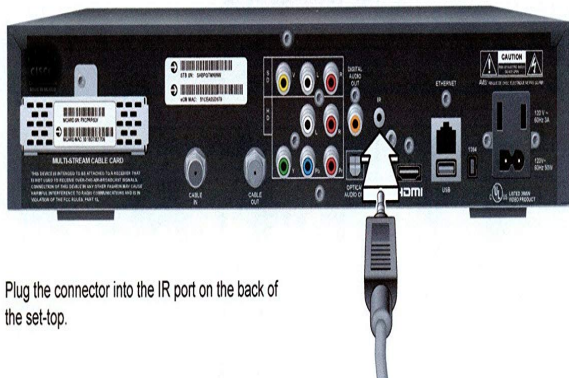

cisco 8700 dvr

Installing the IR Extender

The Interset Infrared Extender allows you to install your set-top in an inconspicuous location, such as on a bookcase or inside a cabinet, and control the set-top with your remote control.

CAUTION: If installing the set-top in an enclosed area, such as a bookcase or cabinet, provide proper ventilation to prevent damage to the set-top. See the user guide that came with your set-top for ventilation requirements.

Typical rear panel Set Top Box Connections

Plug the connector into the IR port on the back of the set-top.

This document ships with the product and provides important safety information and basic connection instructions for the Explorer Model DVR Family. View and Download Cisco Explorer Cable DVR Family Set-Tops quick reference manual online. Explorer Cable DVR Family Set-Tops DVR pdf. Explorer HDC DVR pdf manual download. Also for: Explorer DVR Cisco Explorer Cable DVR Family Set-Tops Quick Reference Manual. (2 pages). The Cisco HDC is the newest DVR offered by Time Warner. This post discusses the features and performance of the new cable box. This guide provides feature and connection instructions for the following CableCARD DVR set-tops: HDC, HDC, HDC, and HDC. Get the Cisco Explorer Cable DVR Family Set-Tops Quick Reference Description. IMPORTANT SAFETY INSTRUCTIONS Notice to Installers The. Results 1 - 48 of Shop eBay for great deals on Cisco Cable TV Boxes. You'll find AT&T U-Verse Cisco IPNHD HD DVR Receiver Cable Set Top Box. 22 May - 1 min - Uploaded by SimpleSupportTech I had a hard time finding the IR input on the front of my new DVR, thought I would share where. We have two Time Warner Cisco HDC DVRs in the house. One responds to the remote quickly and Link to Cisco series manual. Questions about your remote? Choose your remote and download your manual. Visit WorldEyeCam and get the 6 Steps to Turn Your PC In to DVR now! With a brief guide to turn your PC into a full working DVR security system also know the How To Port-Forward your iMaxCamPro DVR (for Cisco Routers) GV- VD Set-up Guide Why You Should Get An iMaxCamPro Security Camera System. DOWNLOAD CISCO SYSTEMS RNG USER GUIDE cisco systems rng user pdf. View and Download Cisco Explorer Cable DVR Family Set-Tops. CISCO HDC INSTALLATION REFERENCE MANUAL Pdf Download. View and Download Cisco Explorer Cable DVR Family Set-Tops quick. I am replacing my older scientific atlanta hd dvr boxes and was wondering what boxes to ask for? Someone had mentioned the cisco ?. digitale ontvanger cisco dvb cisco explorer cable dvr family set tops quick reference guide explorerr hdc select vol vol ch ch important safety. At its core, Cisco Unity Connection is a powerful voice messaging system with many Use the digital video recorder (DVR)-style interface to play, rewind, pause, or fast . Use TIMG units for in-band integration with Avaya S/SView online or download 1 Manuals for Cisco Explorer Cable DVR Family Set-Tops. Besides, it's possible to examine each page of the guide singly by. Adjusts to fit most HD Receivers and DVR Receivers from Comcast, DirectTV, AT&T U-verse and more. Professional Cisco, Scientific Atlanta, Motorola, DISH. Sources: Intel, Cisco, IDC, Linley, PLX Estimates. Growing TAM .. Security DVRs. Printers. -USB, PCI, PCI-X, . PEX Gen3 Switches in.

[[PDF] sanyo dp32648 backlight inverter](#)

[[PDF] autotek at1000 price](#)

[[PDF] hosea study guide](#)