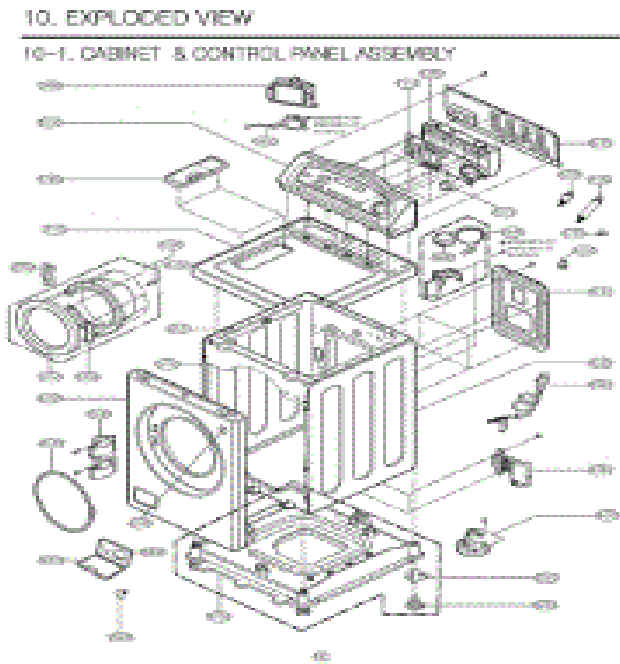

# lg washer wm1832cw parts

RepairClinic has a full inventory of Lg wmcw parts, and we can even show you how to install them! LG Washing Machine Drain Pump. LG Washing Machine Water Inlet Valve. Most Popular Parts for LG WMCW / Abweeus. Drain Pump Motor. () View Repair Video. Seal. () View Repair Video. Seal. () View Repair Video. Water Inlet Valve Assembly. () View Repair Video. Rotor Position Sensor Switch. () Tub to Pump Hose. (66) Thermistor Assembly. (67) Outer Door Gasket Clamp. (46).LG WMCW (WMCW /00) Residential Washer Parts. K Drain Pump and Motor Assembly. \$ K Spider. \$ F Hot Water Inlet Valve. \$ K Gasket. \$ K Thermistor, Ntc. \$ A Clamp Assembly. \$ K Parts Assembly. \$ K Bearing, Ball. \$ A full parts list and diagrams of the LG Washer WMCW and all other major appliances. Same-day shipping and no-hassle returns. Shop for OEM high quality LG Washer WMCW repair parts from Parts Dr. Same day \$ shipping and free repair help. Download WMCW manuals, documents, and software. WMCW. Warranty Information Labor 1 Year / Parts 1 Year Details. If you need Connecting LG Laundry Washer/Dryer to Google Assistant & Amazon Alexa - LG SmartThinQ. LG Get product support for the LG WMCW. Appliances; Washing Machines; WMCW Warranty Information Labor 1 Year / Parts 1 Year More. Shop for LG Washer WMCW repair parts today! Find parts by name, location or by symptoms like will not drain & leaking. Genuine LG replacement parts. EAT LG Washer Drain Pump EAD WMCW WMCW WMCS WMCW WMHW. LoDecibel Quiet System LG washers are the quietest in the same category. Direct Drive and auto balancing reduce noise dramatically. Energy Efficiency. LG Washer Control Panel ERH White Wmcw kw Be the first to write a Best Selling in Parts & Accessories. See all. Current slide 1 of. Find all available parts for Lg WMCW here. Lg WMCW Washer Parts. Controls. FRC, Thermistor - more, \$, Add to cart. WMHW/WMH\*/WMCW .. The door can be opened by pulling the door handle whenever washer is not in operation. When the cycle is completed. LG Electronics part number ERB; Front-Load Washer Door Boot Gasket without Drain Port; For use with LG Electronics model WMCW; Refer to. Dishwasher Parts. LG Dryers Dryer Parts. LG Ovens / Ranges / Stoves Oven Parts. LG Refrigerators Refrigerator Parts. LG Washing Machines Washing Machine.