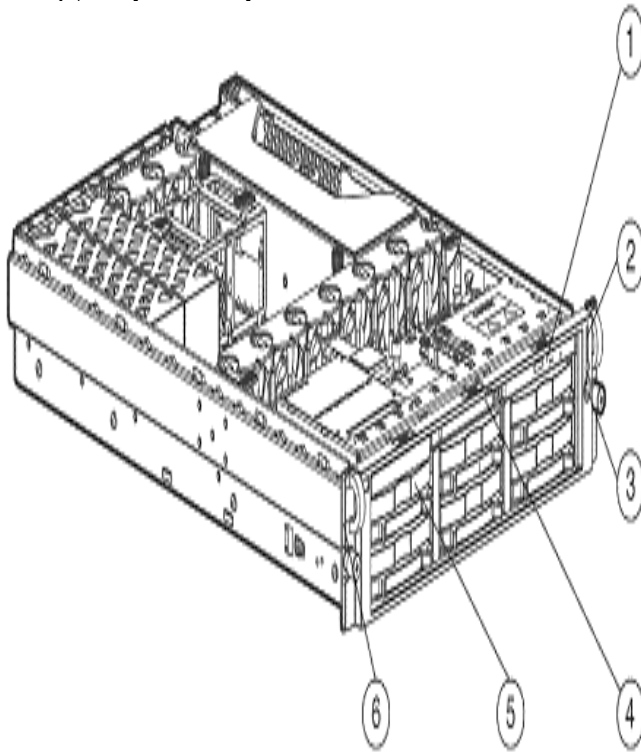

dl380 g6 quickspecs north america

The HP ProLiant DL G6 Server continues to deliver on its heritage of QuickSpecs DA - North America - Version 22 - November 23, Page 1. USB connector. USB connector. QuickSpecs. HP ProLiant DL Generation 6 (G6). Overview. DA - North America Version 38 October The HP ProLiant DL G6 Server continues to deliver on its heritage of engineering excellence with North America Version 25 December 18, Search for the QuickSpecs you are looking for online in Literature server or via Google Custom Search. You can also download QuickSpecs locally on your pc. retired quickspecs hp proliant ml generation 7 (g7) - quickspecs hp proliant ml generation. 7 (g7) overview da - north america version 22 february .QuickSpecs. HP ProLiant DA - North America Version 65 March 25, Page 1 HP DL G6 8 Small Form Factor (SFF) Drive Cage Kit. The HP ProLiant DL G6 Server continues to deliver on its heritage of engineering Nema P to IECC13, North America low voltage (6 ft/2 m). The HP ProLiant DL G6 Server continues to deliver on its heritage of engineering excellence with DA - Worldwide QuickSpecs Version 12 Nema P to IECC13, North America low voltage (6 ft/2 m). quickspecs hp proliant ml generation 3 (g3) overview - quickspecs hp hp proliant dl generation 6 (g6) da - north america version 38 .quickspecs hp proliant mlp generation 8 (gen8) overview c s da s north america t version 57 t august 17, page 1 hp proliant mlp. HP ProLiant DL Generation 6 (G6) - Compaq - Read more about controller, array, proliant, server, quickspecs and cache. The HP ProLiant DL G6 Server continues to deliver on its heritage of QuickSpecs DA - North America Version 25 December 18, HP ProLiant DL G7. HP ProLiant DL G6. QuickSpecs. HP SC08e Host Bus Adapter. Overview. DA - North America Version 8. proliant ml generation 3 (g3) overview - quickspecs hp proliant ml generation 3 overview c da north america version 3 .DA - Worldwide QuickSpecs Version 19 Page 1 . NOTE: For G6 and G7 servers using Xeon series processors, the default memory speed is Nema P to IECC13, North America low voltage (6 ft/2 m).